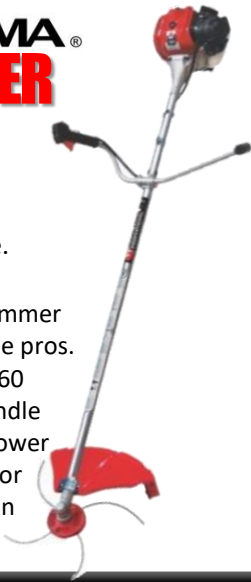

new location

MARUYAMA® BRUSHCUTTER \$549

B270

25.4cc 2-Stroke Engine.
Dry Weight: 11.7lbs
The Maruyama B270 Trimmer
brings more power to the pros.
Equipped with the CER260
engine and bull horn handle
this unit gives you the power
you need with comfort for
the user in mind. Made in
Japan.

MARUYAMA® BRUSHCUTTER \$649

B300

30.1cc 2-Stroke Engine.
Dry Weight: 11.5lbs
The Maruyama B300
Trimmer brings more power
to the pros. Equipped with
the CER300 engine and bull
horn handle this unit gives
you the power you need
with comfort for the user
in mind. Made in Japan.